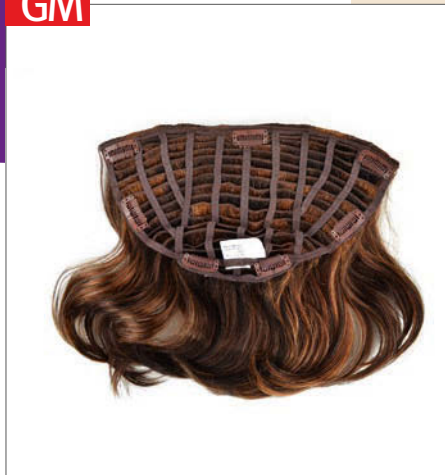

New Put in Curly (3er Set)

Haarlänge/hair length: ca. 30 cm

Breite/width: ca. 1 x 30 cm, 1 x 22 cm, 1 x 15 cm

Synthetic: 1B, 4/6, 8/25*, 24/18T, 18/22,

234*, 23R*, R29S*, 33/32C

Human Hair (Solange Vorrat reicht/While stocks

last): 18/22, 223/23C, 33/32C

GM