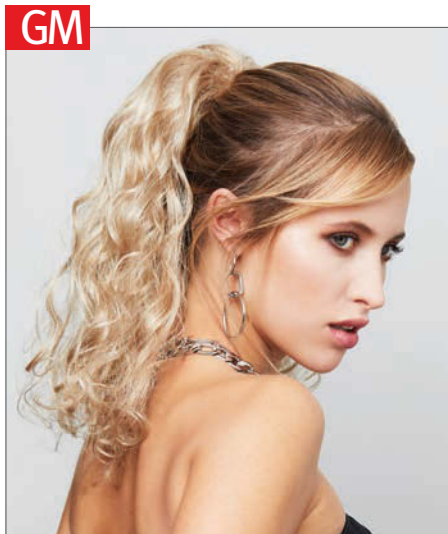

Paprika

Haarlänge/hair length: ca. 48 cm

1B, 4/6R, 24/18T, 234/23C, **263R**, 223/23C, 23R, 30R*, 33/130/28