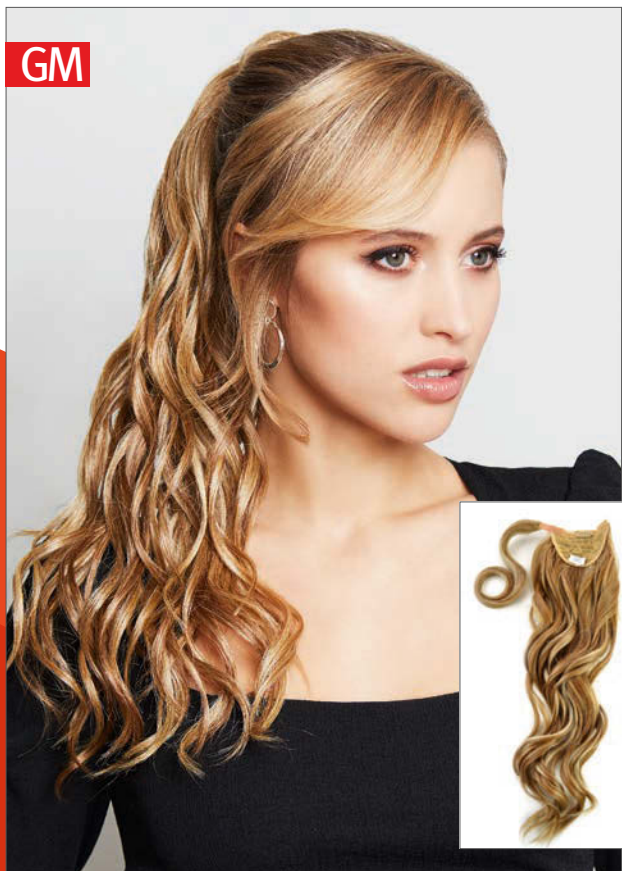

GM

New Tango Wavy Long

Länge/length: ca. 48 cm

1B, 4, 6, 637T, R829S, 10, LG1020, LR1416, **R14/25**, R14/88, L22, 22/10/88HA, R25, 33/32

*Solange Vorrat reicht!/While stocks last!

Fashion Tango

100% High Heat Fiber / Länge/length: ca. 50 cm
 Black, Dark Brown, Medium Brown, Light Brown,
 Dark Blond, **Gold Blond**, Light Blond, Platinum Blond