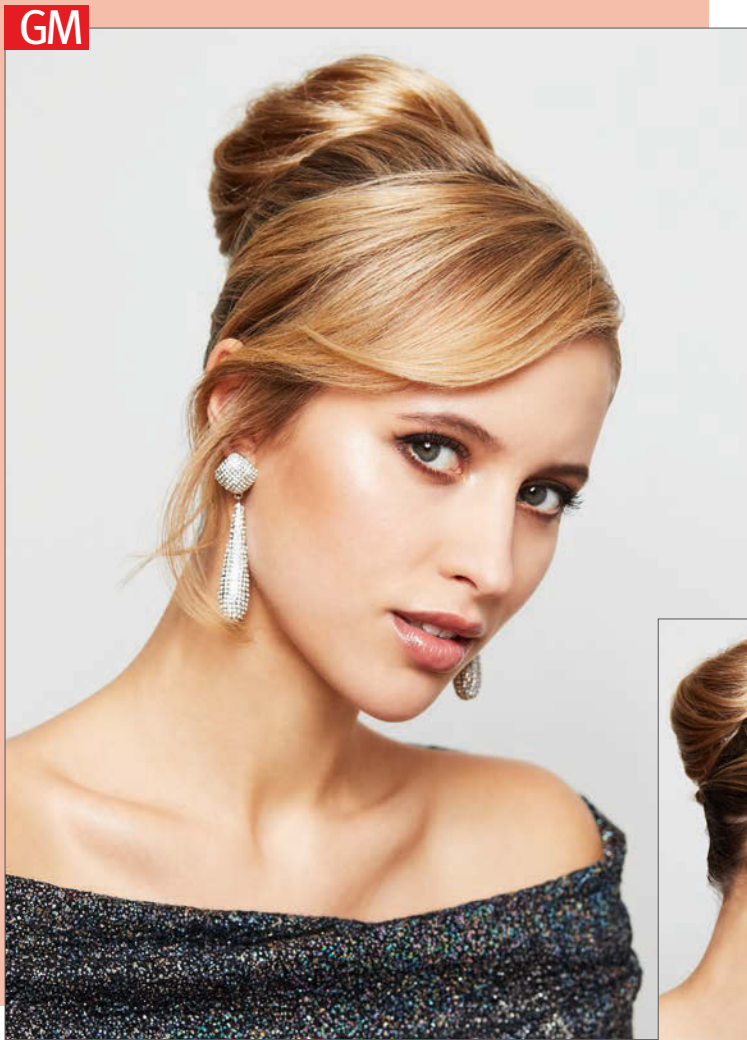

Light Bun

NEW FASHION CLIPS

Länge/length: ca. 30 cm
1B, L4, L6, L8*, LG10/20*, L14/16,
14/26HL, **R14/88**, Popcorn Blond
(25/27/613)*, L22, Feather Blond (R29S),
LG130*, Red372

Länge/length: ca. 40 cm
1B, L4, L6, L8, 14/26HL, **R14/88**, L22,
Red372

Länge/length: ca. 60 cm
1B, L4, L6, **R14/88**, L22, LG130

*Solange Vorrat reicht!/While stocks last!