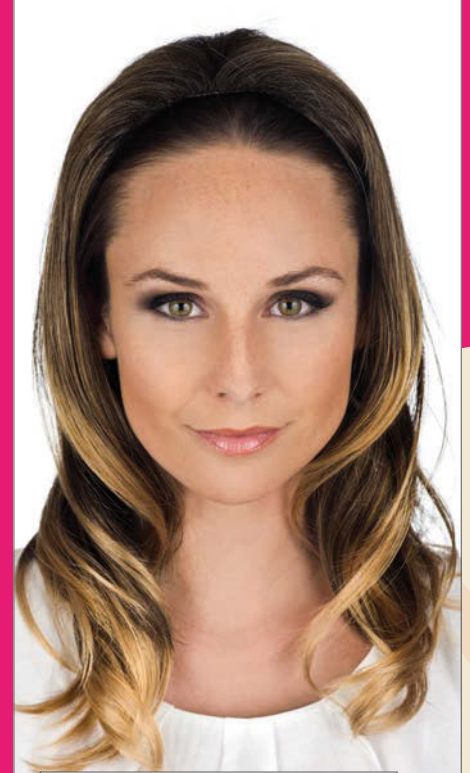

HALF WIGS

GM

Bacardi Long

Länge/length: ca. 50 cm

4/27, 830*, 12/26, L1416, 234*, L22, 33/131

263R

Mezzo Long

GM