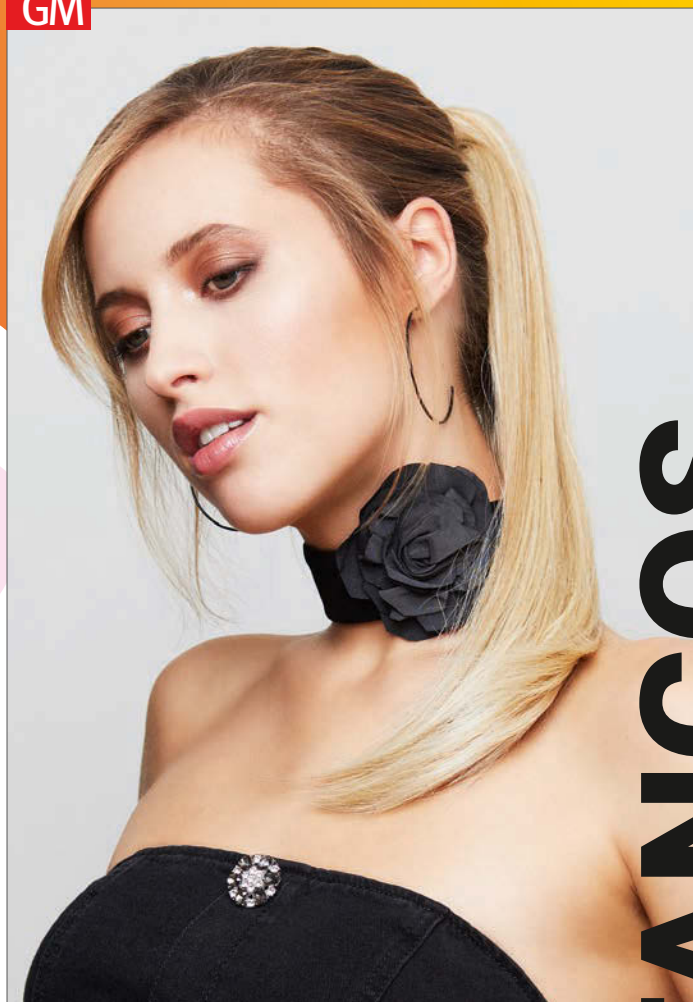

Tango Switch

Länge/length: ca. 46 cm

1, L4, L6, 6/137, L14/16, 14/26HL, **R14/88**, LG25*, GL28, Red372

TANGOS

GM