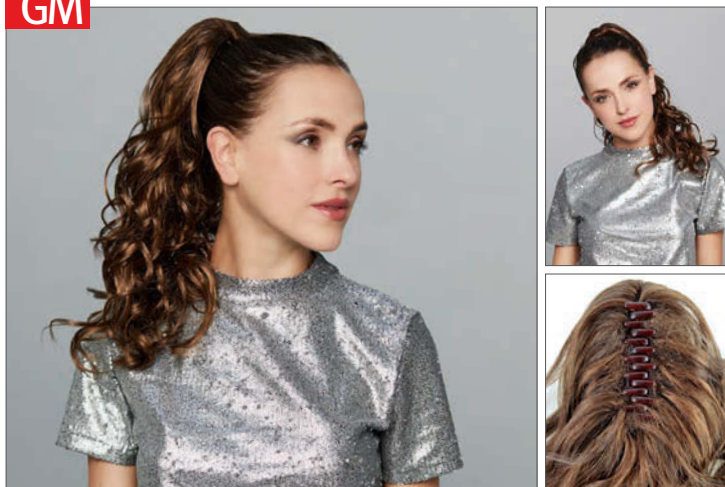

Clip Größe/size of clip: ca. 8 cm

1B, 4/6, Warm Brown, LR14/88+8, **15/25/30+8**, LF1625, L22, 24/18M, LG25

GM

Clip Wavy Long

Haarlänge: ca. 40 cm

Clip Größe/size of clip: ca. 8 cm

1B, L4, L6, L1020, R14/16T, 14/26HL, L22, 263R,
Golden Blond, Popcorn Blond (25/27/613)

GM

Fashion Clip

Haarlänge: ca. 28 cm

Clip Größe/size of clip: ca. 5,5 cm

1B, L4, L6, L1020, **R14/16T**, 14/26HL, 263R, L22,
Popcorn Blond (25/27/613)

GM

BF Super Curl

Haarlänge/hair length: ca. 45 cm

1B, 4/6, 4/27, **L830**, LR14/16, Light Blond/Light Brunette, 14/88A,
LF1625, L22, R29S*, 33/32C

GM

Clip Curly Short

Clip Größe/size of clip: ca. 5,5 cm Haarlänge/hair length: ca. 18 cm

1B, L4, L6, L1020, R14/16T, **14/26HL**, 263R, L22, Popcorn
Blond (25/27/613)