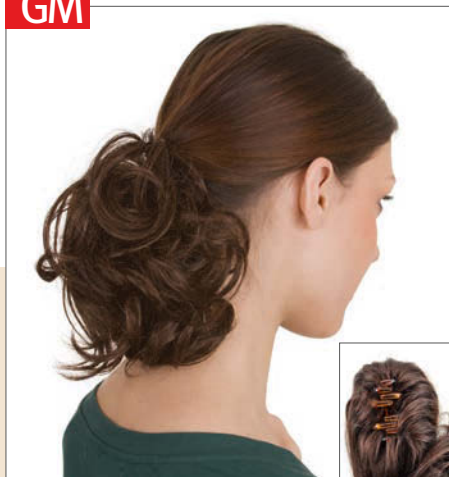

Light Pick Up

Haarlänge/hair length: ca. 20 cm

L4, L6, L8, LF825, L14/16, **14/26**, L14/88, L22 (Platinum Blond), LG25 (Gold Blond), 25/26

25/26

GM