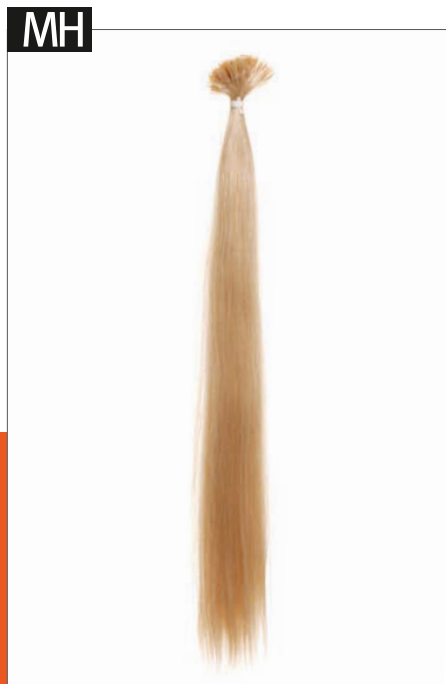

Simply E

Haarlänge/hair length: ca. 60 cm

1, 2/4, 4/6, 637T, 9/14, 12R, 14/26R, 24/18T, 234, 223/23C, 23R, 33/32C, 273T*

Simply E Echthaar/HH

1*, 2/4, 4/6, 637T, 14/26R, 24/18T, 223/23C, 23R, 33/32C

*Solange Vorrat reicht!/While stocks last!

10er Set EH Strähnen

(100% Human Hair)

Haarlänge/hair length: ca. 55 cm

1, 1B*, 2, 4, 6, 8, 18, 22/60, 613, 60, 1B/Blue*, 1B/Purple*, Yellow*, Ash/Purple*

MH

Remover
100ml

MH

Kleberolle
12 mm
(Dermatec Blue)