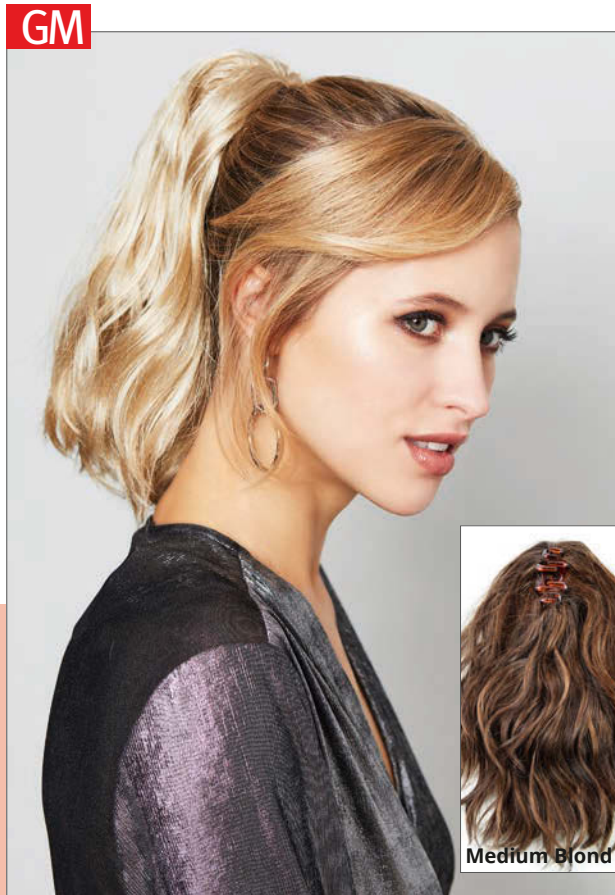

Pico Short

Länge/length: ca. 34 cm
Black, Dark Brown, Medium Brown, Light Brown,
Dark Blond, Gold Blond, **Light Blond**, Platinum Blond