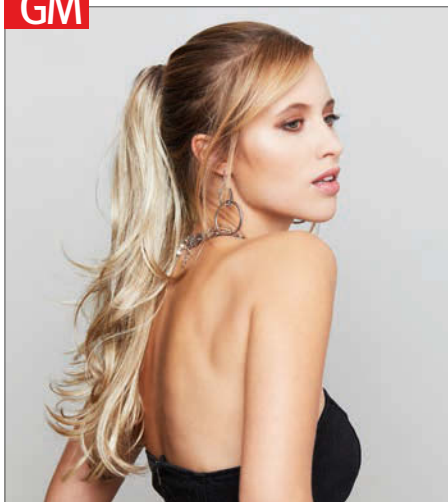

GM

Gin

Haarlänge/hair length: ca. 35 cm

1, L4, **LR1416**, 14/88+8, LF1625, LG25, L22

GM

Spring C

Haarlänge/hair length: ca. 50 cm

1, L2, L4, TT4/278*, L6, R829S, L14/88, **14/88+8**, LF1625 (Light Blond), L22 (Platinum Blond), L25 (Gold Blond)