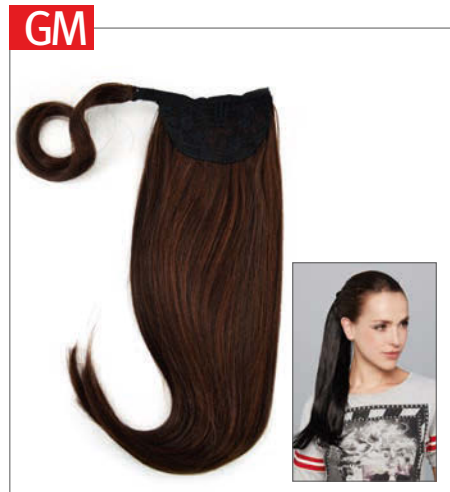

*Solange Vorrat reicht!/While stocks last!

MH

Tango B

Haarlänge/hair length: ca. 50 cm

1, L2, L4, L6, 637*, LG830 (Light Brown), L12/26 (Nut Brown), LR1416, **L16/25 (Light Blond)**, L22 (Platinum Blond), LG25 (Gold Blond), LG130*

GM

New Tango Clam

Länge/length: ca. 35 cm

1B, 4, 6, 637T, 10, LG1020, LR1416, **R14/25**, R14/88, L22, 22/10/88HA, R25

MH

Tango A

Haarlänge/hair length: ca. 40 cm

1, L2, L4, L6, LG830 (Light Brown), L12/26 (Nut Brown), **LR14/16**, L16/25 (Light Blond), L22 (Platinum Blond), LG25 (Gold Blond)