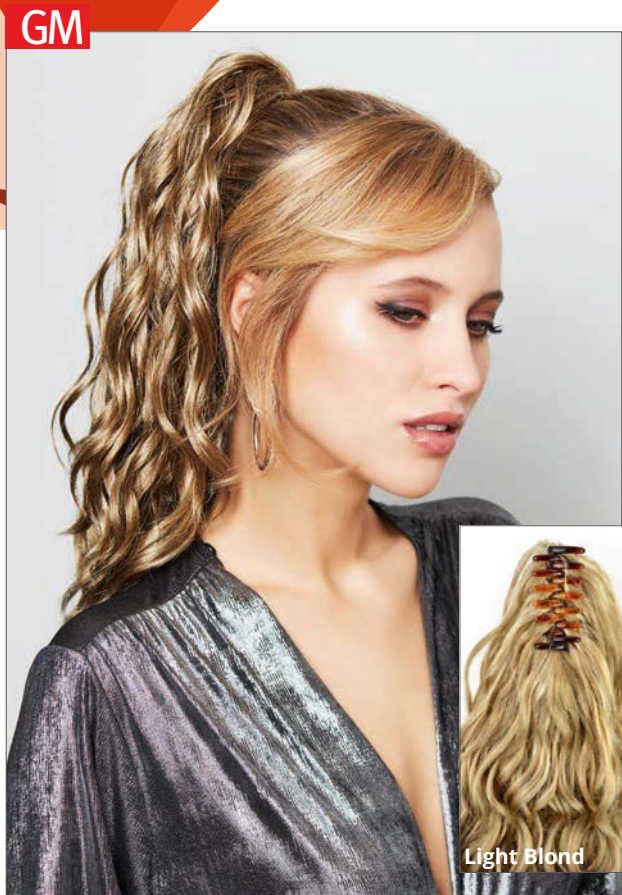

Pico Long

Länge/length: ca. 48 cm
Black, Dark Brown, Medium Brown, Light Brown,
Dark Blond, **Gold Blond**, Light Blond, Platinum Blond