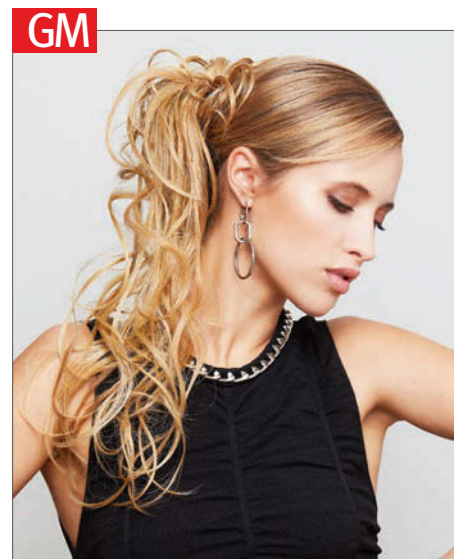

GM

Amazonas

Haarlänge/hair length: ca. 50 cm

1B, 2/4, 4/6, 12/23B, 263R, **234R**, 35/1B/2/4, J155T*, J445*, J447*