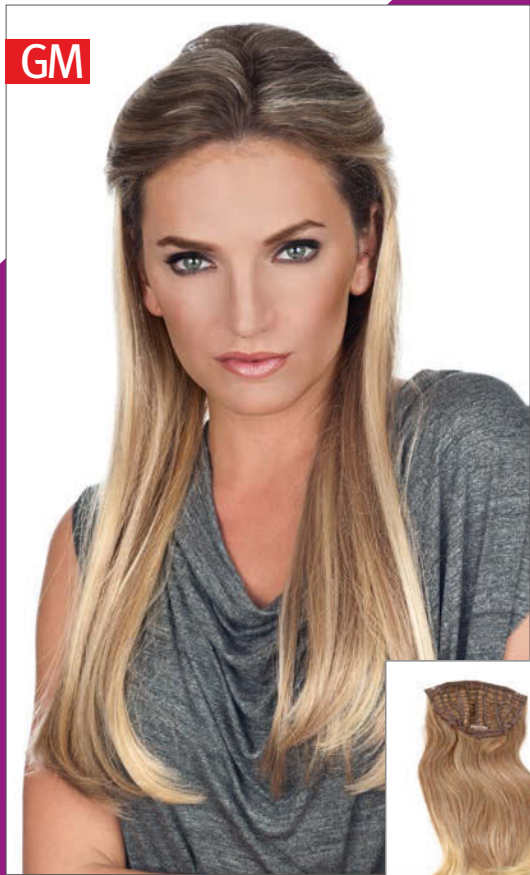

HBT Long Echthaar

(100% Human Hair)

Länge/length: ca. 55 cm, 5 Clips / Breite/wide: 25 cm
1B, 2, 4, 6, R829S, LG25, 33/32

HBT Long

Länge/length: ca. 55 cm, 5 Clips / Breite/wide: 25 cm
1B, L4, L6, L8/25/30, R829S, LG10/20, LR12, LR1416, 14/26HL, **LF16/25**, L22*, LG25, 33/32