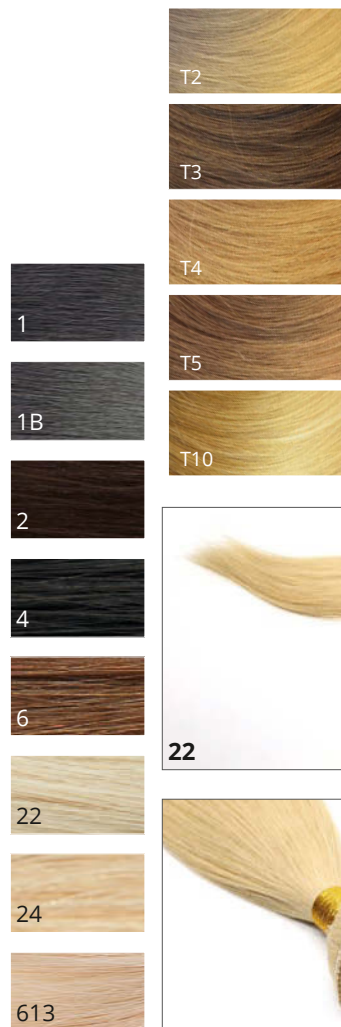

Simply E

Haarlänge/hair length: ca. 60 cm

1, 2/4, 4/6, 637T, 9/14, 12R, 14/26R, 24/18T, 234, 223/23C, 23R, 33/32C, 273T*

Simply E Echthaar/HH

1*, 2/4, 4/6, 637T, 14/26R, 24/18T, 223/23C, 23R, 33/32C

*Solange Vorrat reicht!/While stocks last!

10er Set EH Strähnen

(100% Human Hair)

Haarlänge/hair length: ca. 55 cm

1, 1B*, 2, 4, 6, 8, 18, 22/60, 613, 60, 1B/Blue*, 1B/Purple*, Yellow*, Ash/Purple*

MH

Remover
100ml

MH

Kleberolle
12 mm
(Dermatec Blue)

Lace Clip In Weft

(100% finest Human Hair)

Länge/length: ca. 50 cm
(8tlg. 1x ca. 20 cm, 1x ca. 17,5 cm,
2x ca. 15 cm, 4x ca. 3,2 cm)

1B*, 2, 4, 6, 8*, 16/25, 22, 613, 22/60*,
60*

Tape Extension with Glued Clips

Fashion Page *+SLF**

1B, 60/2-2, 27/4-4, 1001/22-20+14, 22/27-12+12, 131/135+6, 1002F, 1001+6(Root), Berry Grey, **Fashion Grey**

Fashion Vicky **+SLF

1B, 66-4, 4/6, 27/4-4, 20R/27+12, 24/14-12+12, 1001/24-22+14, 1002F, 60/2/blue-2*, Berry Grey, **Fashion Grey**, Silver Blond