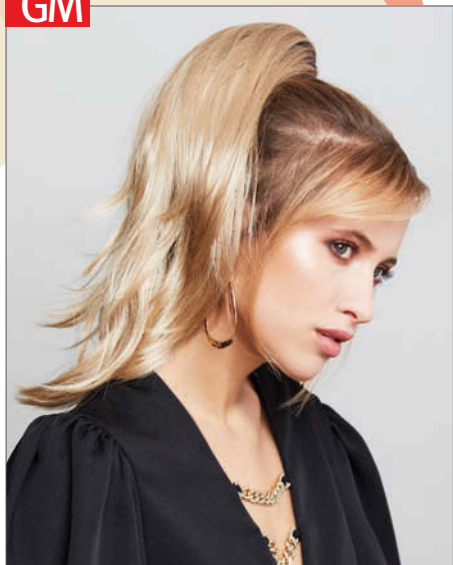

1B, 4/6R, 24/18T, 234/23C, **263R**, 223/23C, 23R, 30R*, 33/130/28

Tonic

Haarlänge/hair length: ca. 38 cm

1, L4, LF4/25, L8/25/30, LF1625, **LG25**, L22, R435S

ES

GM

Spring B

Haarlänge/hair length: ca. 38 cm