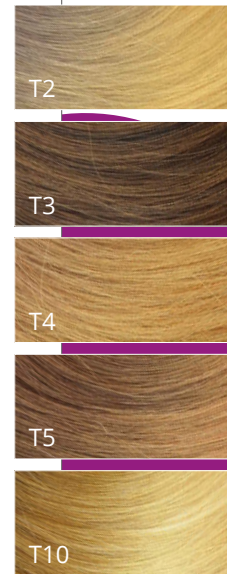

(2er Set) 100% Echthaar / 100% Human Hair

Haarlänge/hair length: ca. 60-65 cm

Breite/wide: 1 x 20 cm (5 Clipse), 1 x 15 cm (4 Clipse)

1, 1B, N1/135/137*, 2, 4, 6, 8/30/29*, 12, 14/26*, 16/25, 22/60, 25*, 613, 22/60, LG30, LG130*, 33*, 33/Fire/131*, 33/32*, Dark Beaujolais*, 60 Balayage Farben: T2, T3, T4, T5, T10

GM

New HBT Set Wavy

Länge/length: ca. 35 cm / Breite/wide: 1x26 cm, 1x14 cm

2, 4, 6*, 6/30*, 637T*, 8/25, 10, 14/16T, 14/88, L22, 22/10/88HA*, 25, 29S, 130

GM

HBT Band Wavy

Haarlänge/hair length: ca. 50 cm

1B, 4, 4/30F, 6, 637, R829S, 10, LG1020, LR1416, R14/25, R14/88, L22, 22/10/88HA, R25, 33/32

HBT Long Echthaar

(100% Human Hair)

Länge/length: ca. 55 cm, 5 Clips / Breite/wide: 25 cm
1B, 2, 4, 6, R829S, LG25, 33/32

HBT Long

Länge/length: ca. 55 cm, 5 Clips / Breite/wide: 25 cm
1B, L4, L6, L8/25/30, R829S, LG10/20, LR12, LR1416, 14/26HL, **LF16/25**, L22*, LG25, 33/32

MH

Triple Weft Clip

(2er Set) 100% Echthaar / 100% Human Hair / Länge/length: 60 - 65 cm

Breite/wide: 1 x 20 cm (5 Clipse), 1 x 15 cm (4 Clipse)

1, 1B, N1/135/137*, 2, 4, 6, 8/30/29*, 12, **14/26***, 16/25, 22/60, 25*, 613, LG30, 33*, 33/32*, 33/Fire/131*, LG130*, Dark Beaujolais*, 60
Balayage Farben: T2, T3, T4, T5, T10