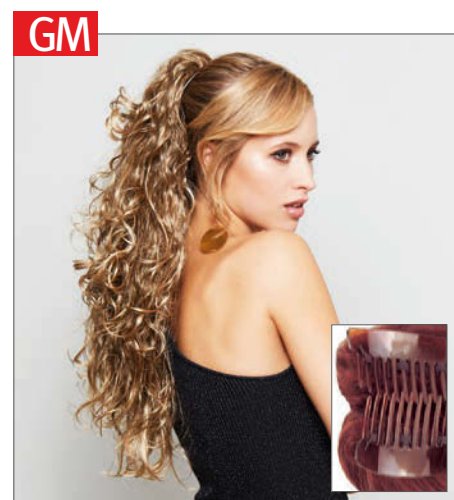

Layered Comb Curly

Haarlänge/hair length: ca. 40 cm

gestuft/layered

1B, 2/4, 4/6, 12R, 14/88+8, **24/18T**, 234 (Gold Blond), 263, 223/23C (Light Blond), 33/32C, 130R