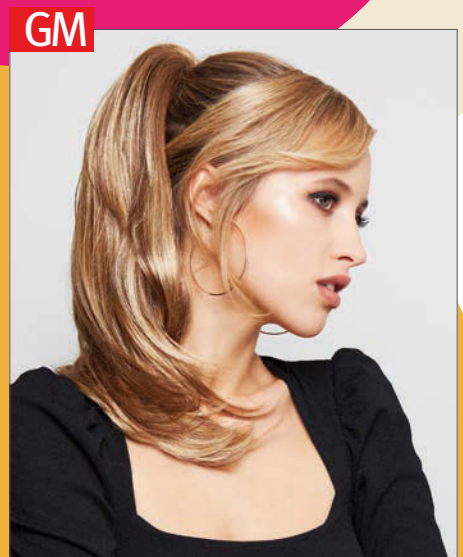

Brazilia

Haarlänge/hair length: ca. 45 cm

1, L4, L6, L8, 8/25/30, **LF1425**, LF1625, L22, LG25