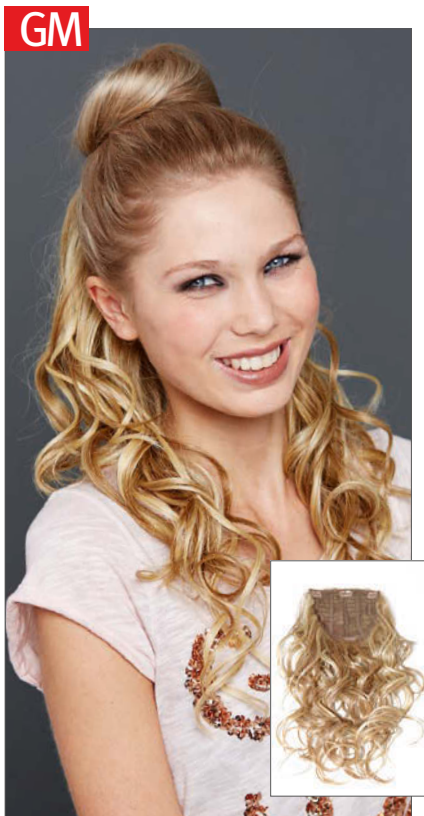

New Small HBT Look

Länge/length: ca. 56 cm gestuft/layered /

Montur/base: 19 x 14 cm

1, 4, 6, 6/137, L10, LG1020, L14/16, L22, LG25, GL28, Red372