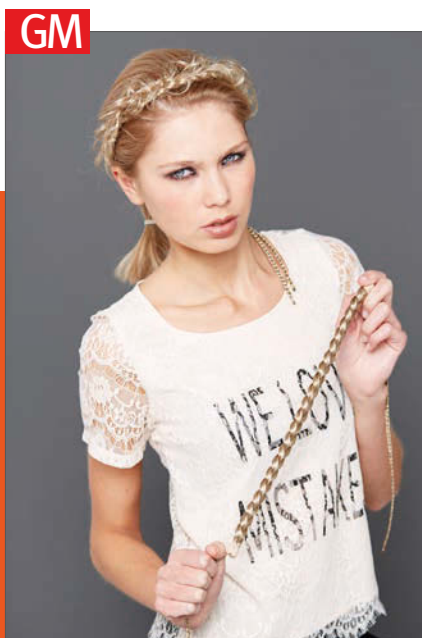

Zopfband C 2015

Länge/length: ca. 37 cm
1B, 4/6, LG1020, L14/16, L14/88*, L22, Popcorn Blond (25/27/613), Feather Blond (R29S), Red372
mit in der Hand Zopfband A 2015
1B, 4/6, LG1020, L14/16, **L14/88**, L22, Popcorn Blond (25/27/613), Feather Blond (R29S), Red372