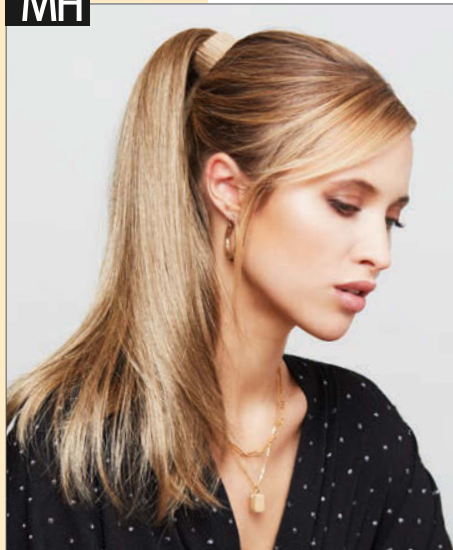

Tango A

Haarlänge/hair length: ca. 40 cm

1, L2, L4, L6, LG830 (Light Brown), L12/26 (Nut Brown), **LR14/16**, L16/25 (Light Blond), L22 (Platinum Blond), LG25 (Gold Blond)