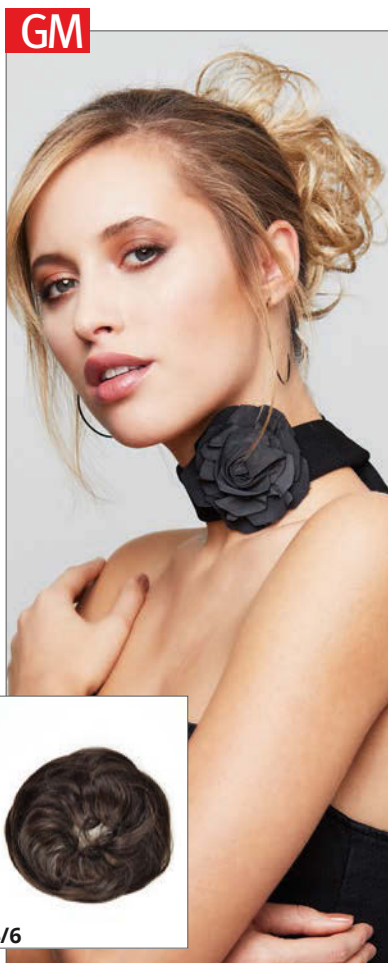

*Solange Vorrat reicht!/While stocks last!

GM

Caipi

Haarlänge/hair length: ca. 35 cm

1B, 2/4*, 4/6, 4/27, 24/18T, 234R, 263R, **25/27/613**, 613, J444*, J445*

GM

Amazonas

Haarlänge/hair length: ca. 50 cm

1B, 2/4, 4/6, 12/23B, 263R, **234R**, 35/1B/2/4, J155T*, J445*, J447*

4/6

Pinacolada

Haarlänge/hair length: ca. 20 cm
1B, 4/6, 4/27, 24/18T, 25/27/29/4*,
234R, 263R, 613*, 130T*,
H16BRW8*, J445*

14/88+8

Pixy Scrunchie