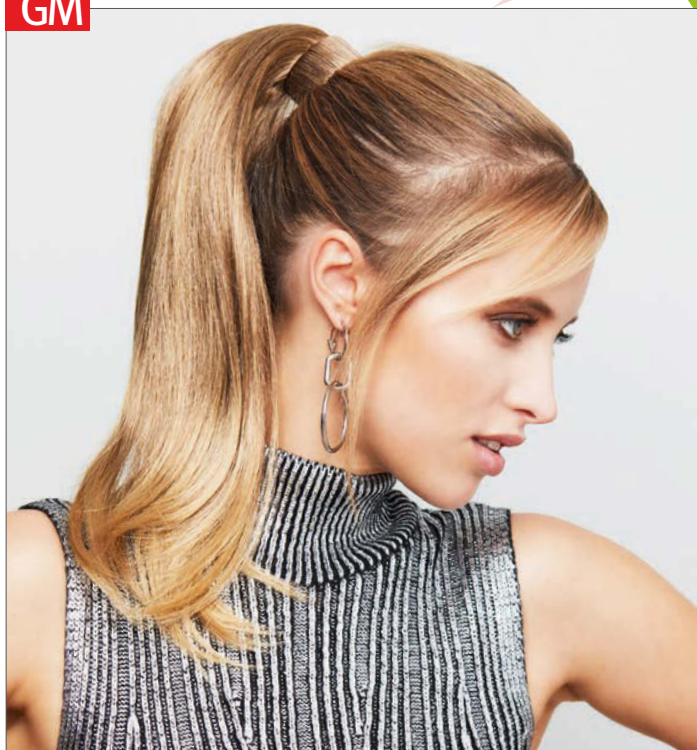

GM

Tango Switch

Länge/length: ca. 46 cm

1, L4, L6, 6/137, L14/16, 14/26HL, **R14/88**, LG25*, GL28, Red372

TANGOS

GM

Tango Short

1, L2, L4, L6, LG830 (Light Brown), L12/26 (Nut Brown), **L14/16**, L16/25 (Light Blond), L22 (Platinum Blond), LG25 (Gold Blond), LG130, LG33