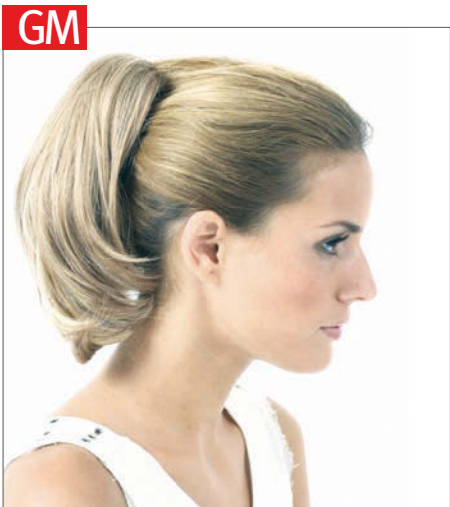

Romana

Haarlänge/hair length: ca. 45 cm

1B, L4, L6, L8, 8/6/27, **LF825**, LR14/88H, L22 (Platinum Blond), LG25 (Gold Blond)

Brazilia

Haarlänge/hair length: ca. 45 cm

1, L4, L6, L8, 8/25/30, **LF1425**, LF1625, L22, LG25