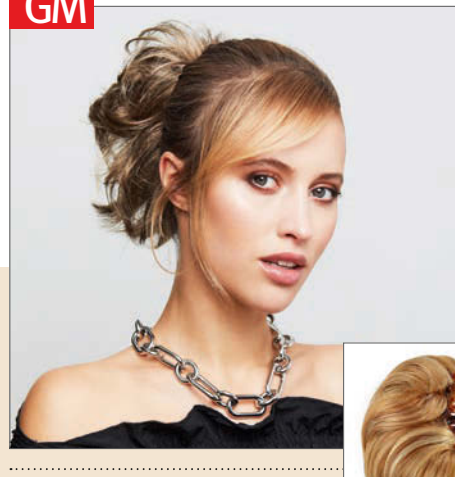

Light Champagne

(Solange Vorrat reicht/While stocks last)

Haarlänge/hair length: ca. 17 cm

L4, **L6**, 637T, LF825, LR12, 12/23B, L14/16, 14/26, LR14/88, LG25, 25/26, 33/32C

GM