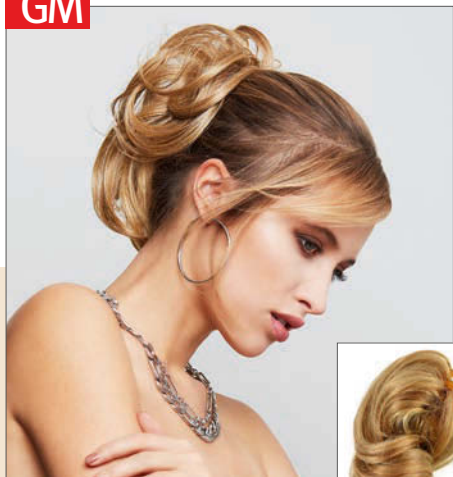

GM

Little Clip

Butterfly Sponge

Haarlänge/hair length: ca. 15 cm

1B, 4/6, L8/25*, LG10/20, **L14/16**, 14/88+8, R22, R25, 33/32C

R25

GM

Light Pick Up