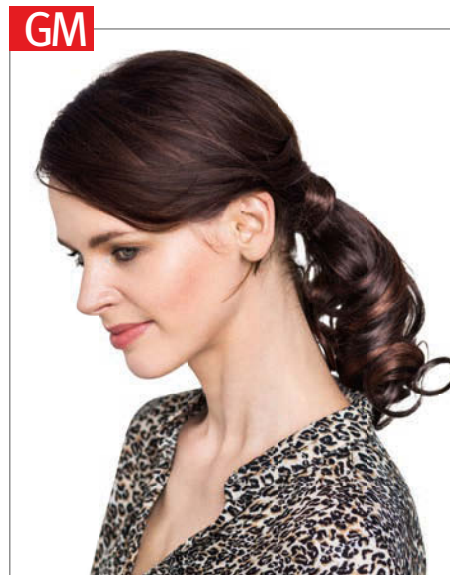

New Chic Tango

1B, **4/6**, 4/27T, 8/25, 14/16, 14/88+8, 263R, L22

GM

Flamenco Tango

Länge/length: ca. 40 cm / Breite/wide: 9 cm

1B, 4, 4/30F, 6, 637T, R829S, 10, **LG1020**, LR1416, L22, 33/32

GM

New Tango Ultra Short