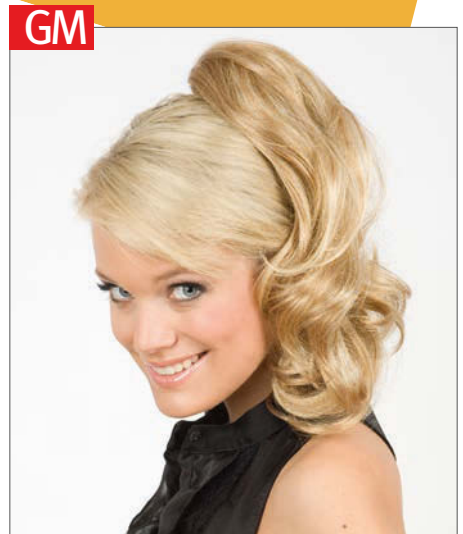

Tonic

Haarlänge/hair length: ca. 38 cm

1, L4, LF4/25, L8/25/30, LF1625, **LG25**, L22, R435S